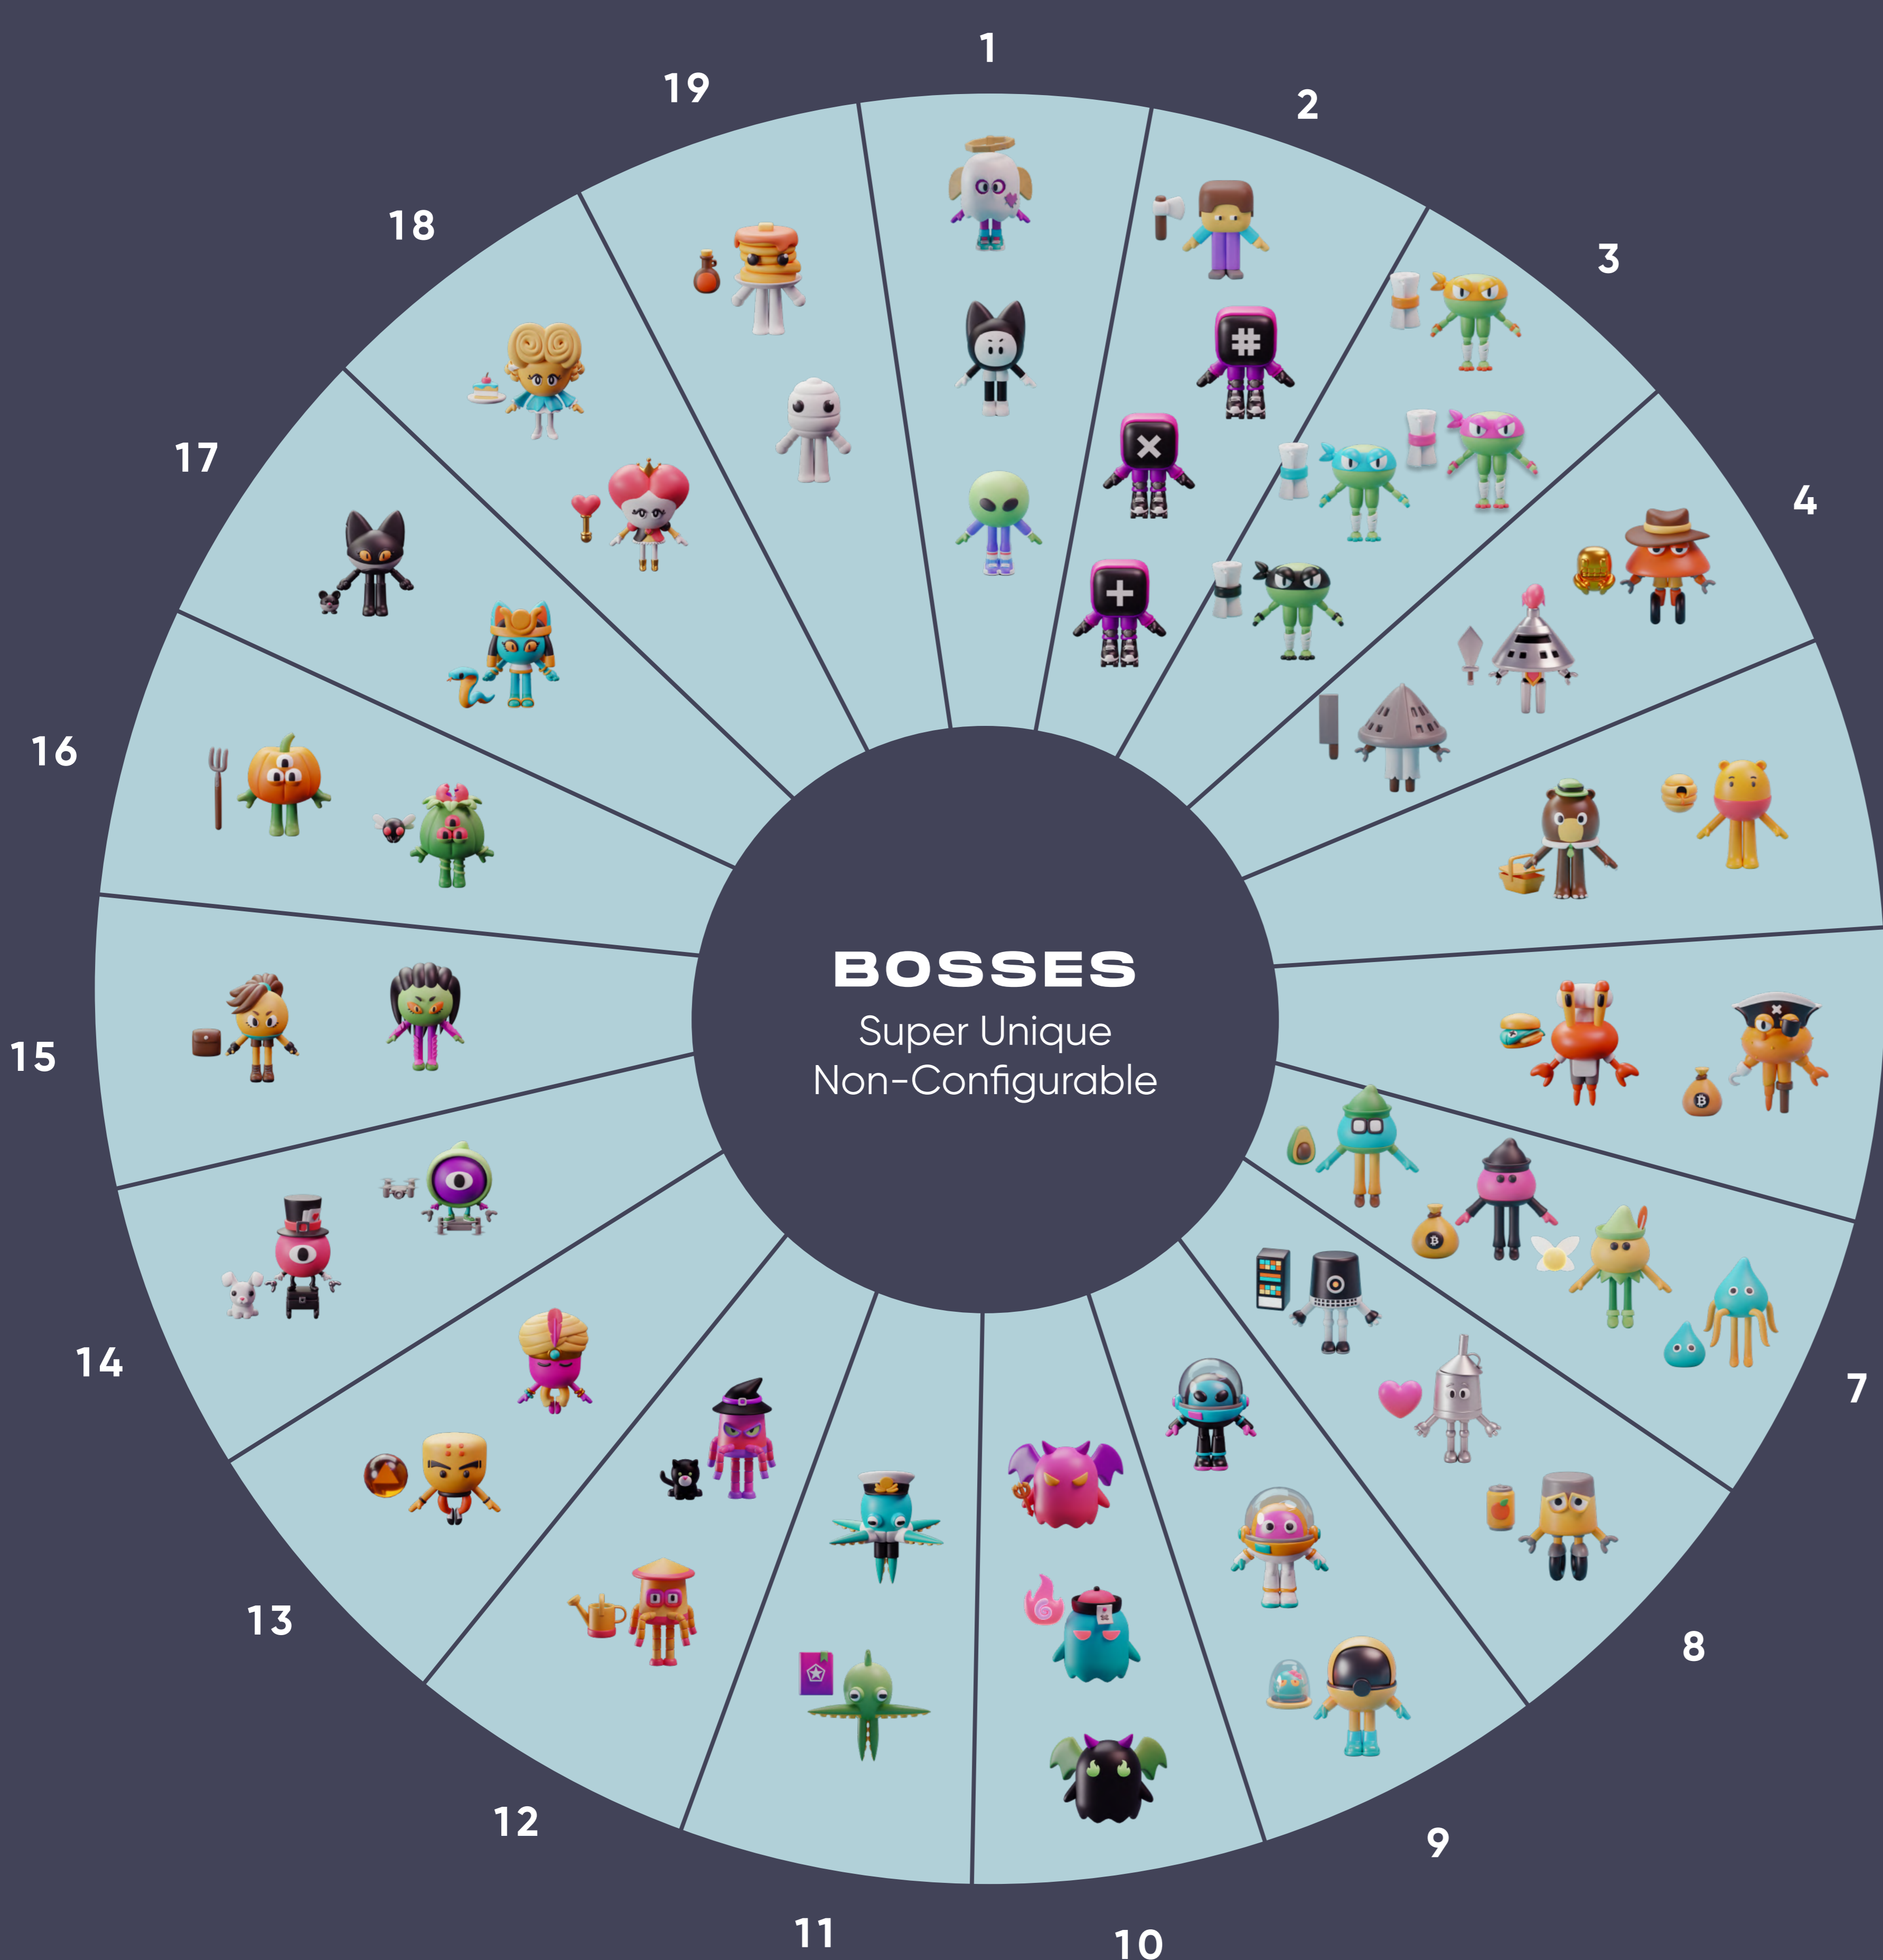

ALLSTAR UNIVERSE

ORIGINAL PRIMES

1. PLAYER ONE
2. PLAYER TWO
3. ODD FROG
4. BIG EYE
5. GAME BEAR
6. CRAB GUY
7. GREEN IVY
8. SNAPPY
9. CRYPTONAUT
10. LOVE GHOST
11. OCTOPUS
12. QUADROBOT
13. ZEN MASTER
14. OCCULTIST
15. META CAPTAIN
16. BLOB BEAST
17. MISS MEOW
18. WINTER QUEEN
19. HONEY POT

FAMILY

- ORIGINALS
- ASMILATED
- ZOMBIES
- SUPER HEROINES

IMMUTABLE

- PRIMES
- BOSSES

MUTABLE

- FAMILIES
- CHROMATICS
- MORPHS

CHROMATIC TRAIT

All boxes have some chance to get a Chromatic trait! Zombies are the only family unable to get this trait.