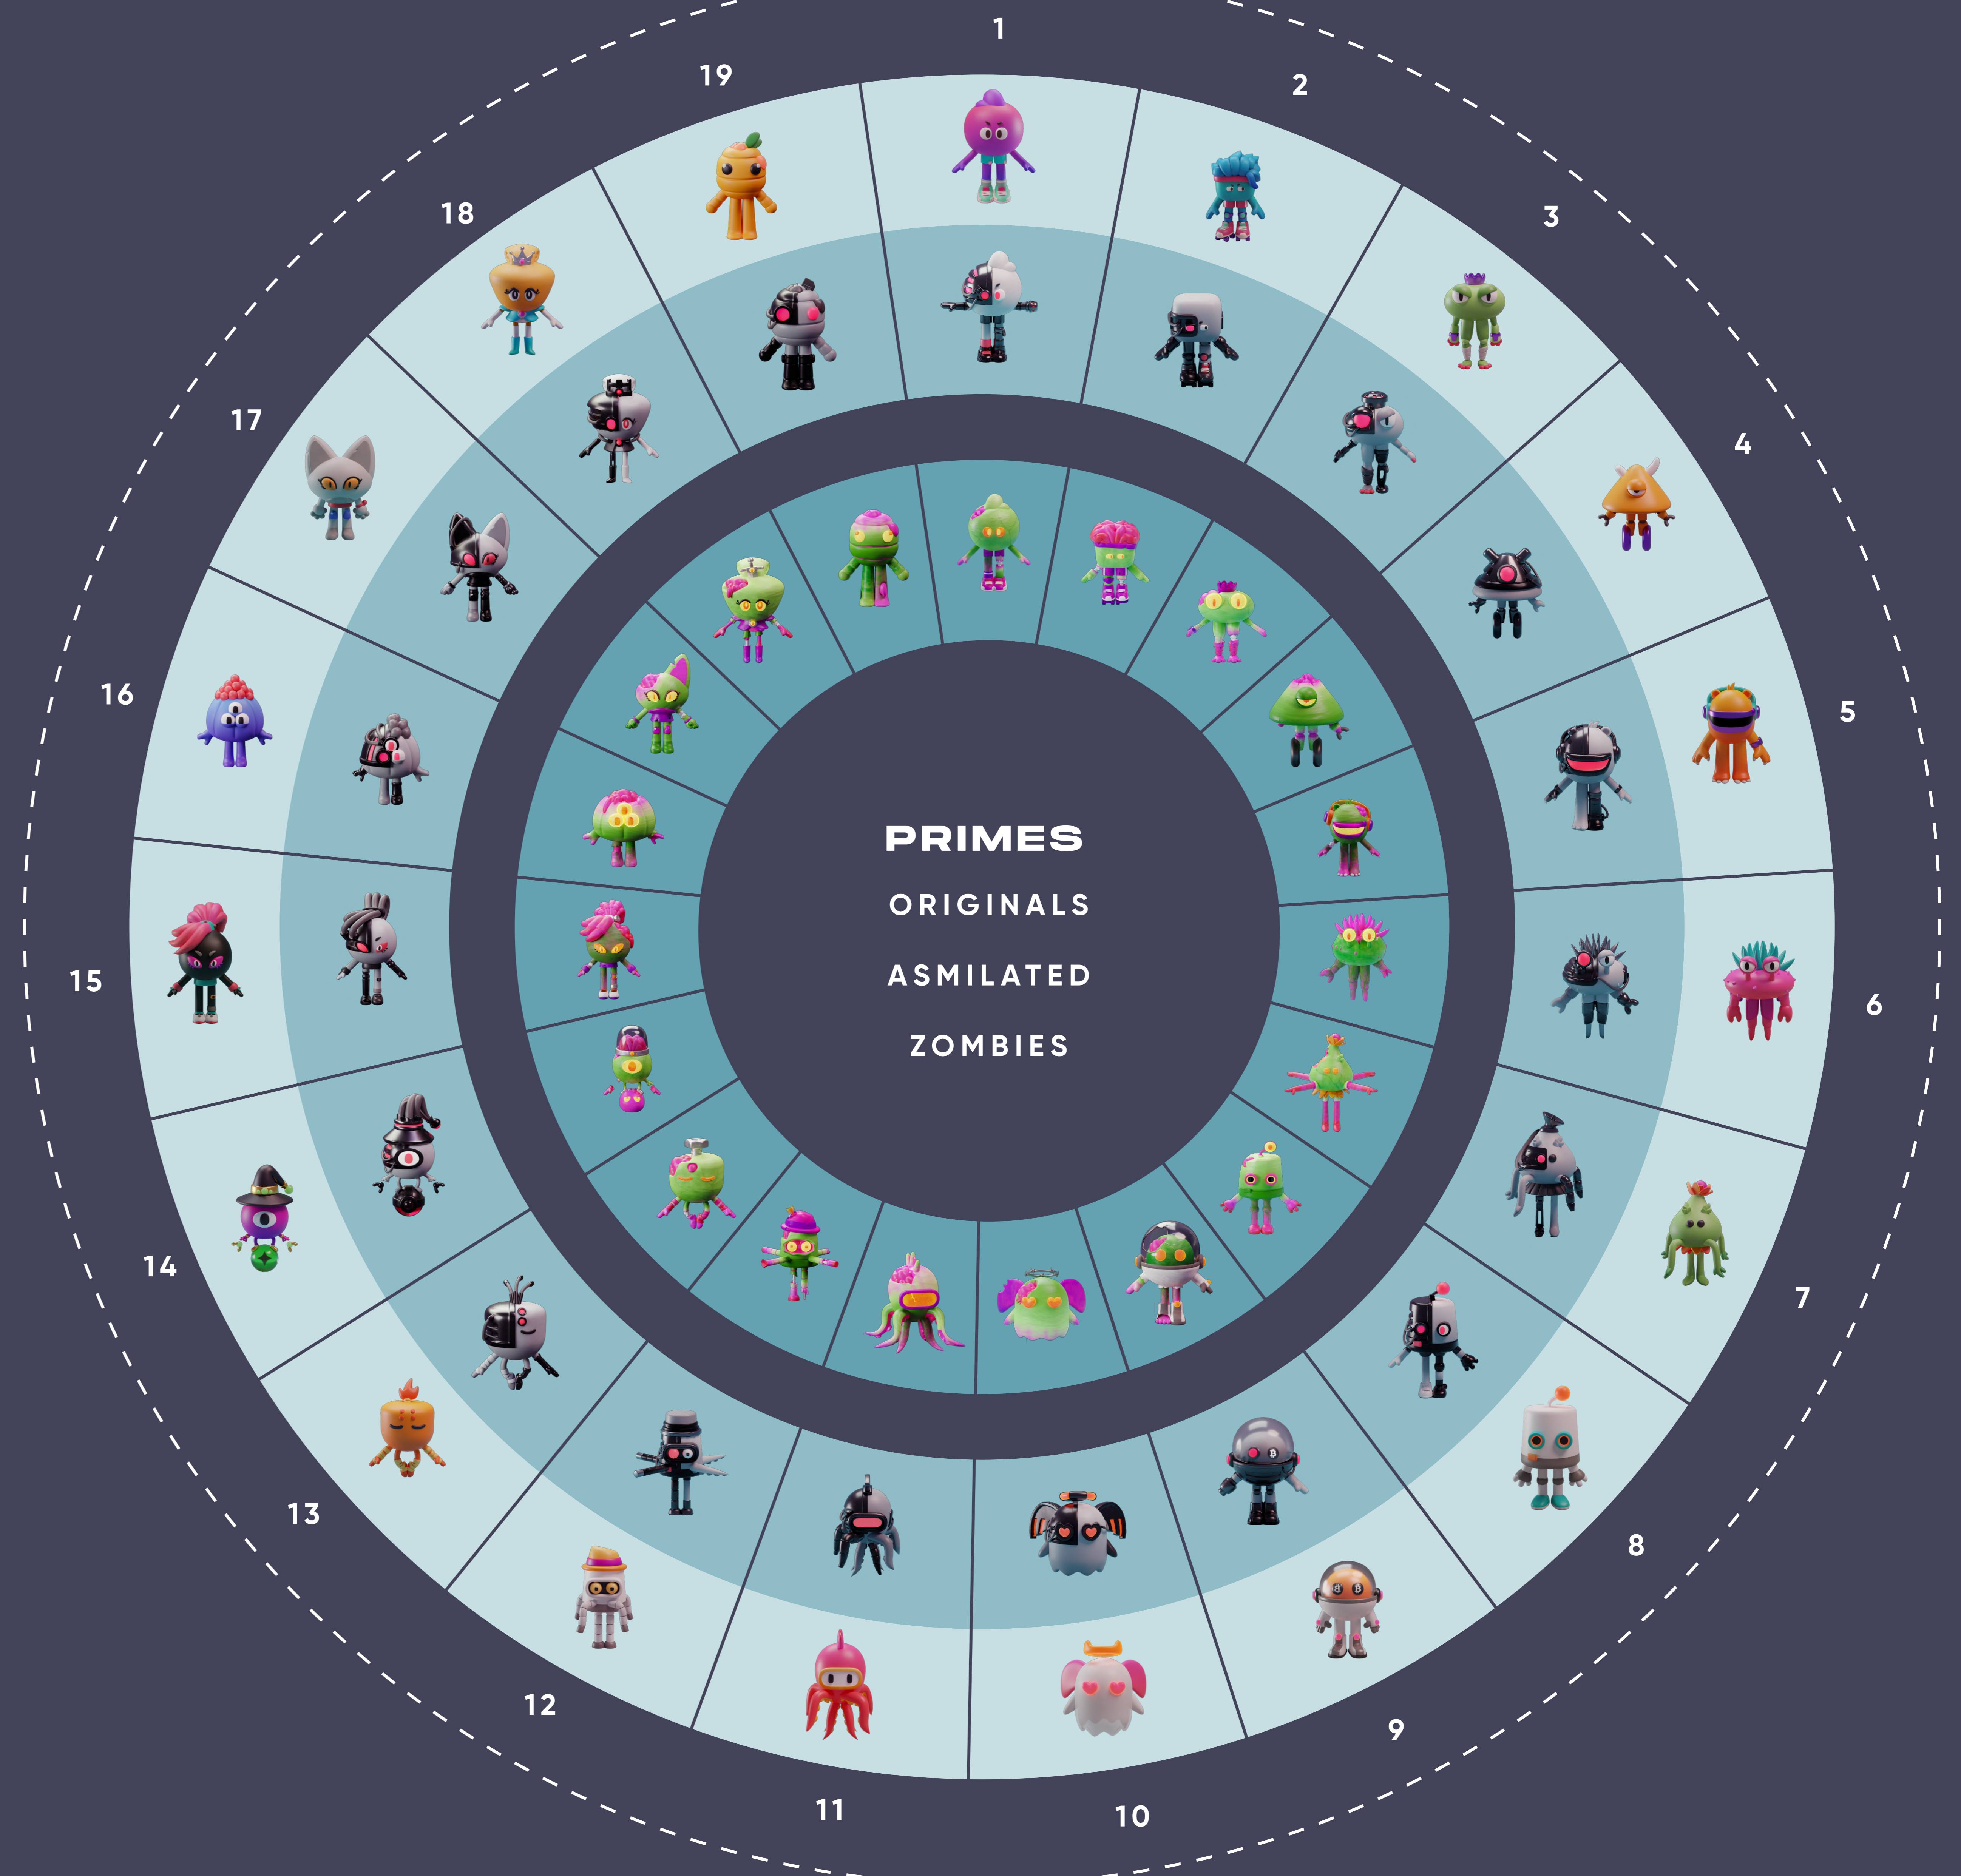

ALLSTAR UNIVERSE

ORIGINAL PRIMES

1. PLAYER ONE
2. PLAYER TWO
3. ODD FROG
4. BIG EYE
5. GAME BEAR
6. CRAB GUY
7. GREEN IVY
8. SNAPPY
9. CRYPTONAUT
10. LOVE GHOST
11. OCTOPUS
12. QUADROBOT
13. ZEN MASTER
14. OCCULTIST
15. META CAPTAIN
16. BLOB BEAST
17. MISS MEOW
18. WINTER QUEEN
19. HONEY POT

FAMILY

- ORIGINALS
- ASMILATED
- ZOMBIES
- SUPER HEROINES

IMMUTABLE

- PRIMES
- BOSSES

MUTABLE

- FAMILIES
- CHROMATICS
- MORPHS

CHROMATIC TRAIT

All boxes have some chance to get a Chromatic trait! Zombies are the only family unable to get this trait.